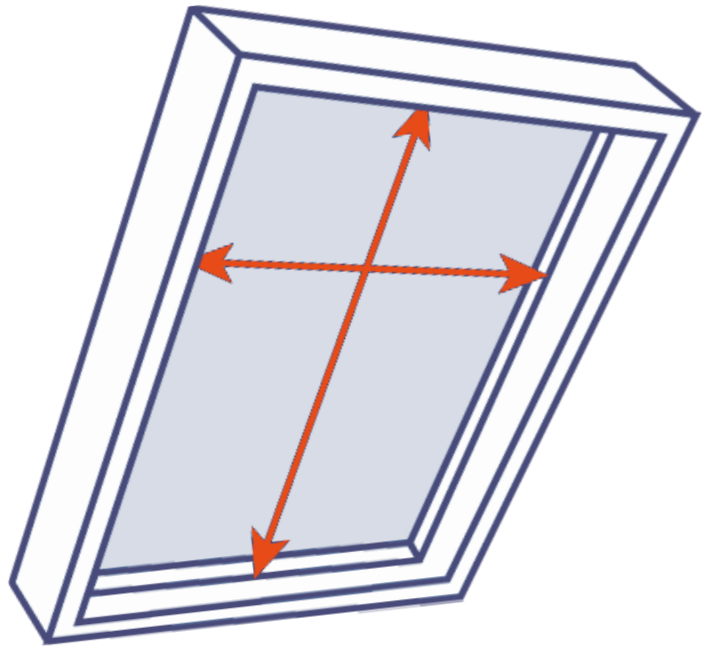

If you can't find your window style and code, you can simply measure the visible glass size of your skylight window. Ensure you measure the glass size only to get an accurate measurement.

First measure from the top to the bottom of the glass to get your height, then measure from left to right to get your width. You should always take your measurements 3 times to ensure they are correct.

Now that you have your glass size measurements, you can find your code in our conversion tables below. We have listed the glass size for all Velux, Fakro, Dakstra, Keylite and Rooflite Windows. Please ensure you look at the correct manufacturer table when converting your sizes.

Please Note: All glass size measurements in the tables below are in centimetres.

Convert Visible Glass Size to Skylight Window Code

VELUX

Code	Glass Size (cm)
064	29.3 x 73
1	60.3 x 73
10	96.3 x 115
101	38.6 x 48.3
102	38.6 x 56.3
104	38.6 x 76.3
11	60.3 x 155
13	60.3 x 135
14	60.3 x 93
2	60.3 x 115
204	49.6 x 76.3
206	49.6 x 96.3
3	76.3 x 135
304	60.3 x 73
306	60.3 x 93
308	60.3 x 115
31	76.3 x 73
310	60.3 x 135
312	60.3 x 155
334	60.3 x 73
4	96.3 x 93
404	76.3 x 73
406	76.3 x 93
408	76.3 x 115
410	76.3 x 135
425	76.3 x 30
434	76.3 x 73
5	52.3 x 93
6	37.3 x 73
601	96.3 x 45
606	96.3 x 93
608	96.3 x 115
610	96.3 x 135
634	96.3 x 73
7	16.3 x 73
74	16.3 x 93
8	16.3 x 115